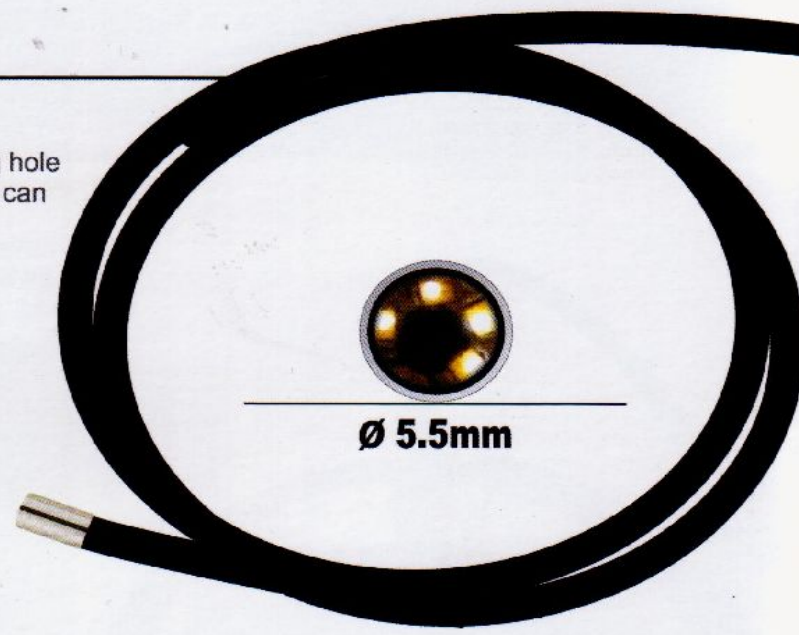

FEATURE

5.5mm external diameters

5.5mm external diameters can easily get through the spark plug hole of any gasoline or diesel engine. Extra-wide view angle camera can take 640X480 resolution pictures.

4 superstrength lighting power white lights LED

With 4 high-brightness LED light sources(0~275Lux/4cm), every detail of your target will be illuminated.

Oil and scratch resistant

Oil- and scratch-resistant tempered glass not only protects the camera, but also maintains the high image resolution.

Optimize illuminant design

The optimized illuminant design can illuminate every crack and burning mark on a high reflective surface.

Rapid assemble lens module

You can install different functional lens modules-1M, 1.5M , 2M, 3M 10M, 30M lengths- easily and rapidly.