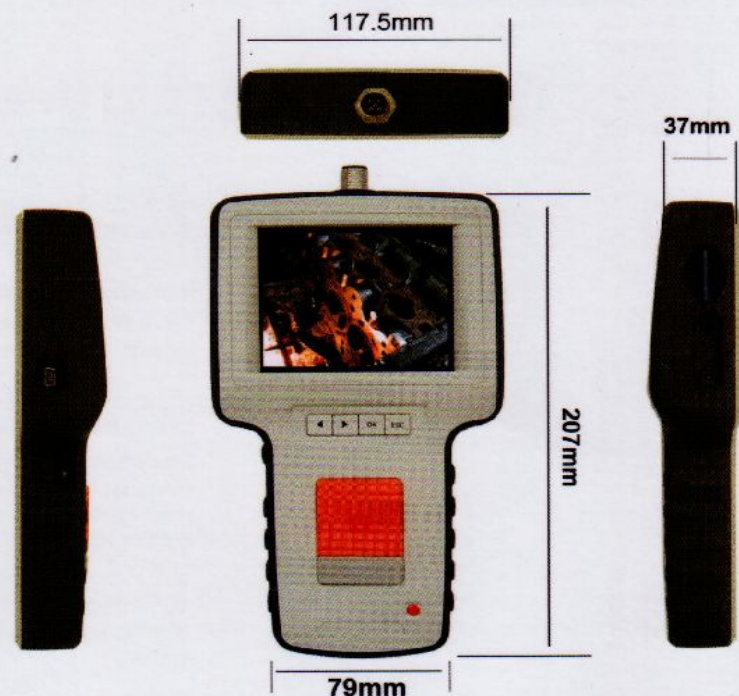

1800ENDOSCOPE.COM

Industrial Division

Borescopes.us.com

Insertion Tube & Light Source SPEC.

Image Sensor	CMOS Image Sensor
Resolution (Dynamic / Static)	320(H)*240(V) / 640(H)*480(V)
Size	
Tip (Insertion Tube) Diameter	5.5mm
Insertion Tube Length	1M~30M
Frame rate	~30 fps
S/N Ratio	42dB
Exposure	Automatic
White balance	Fix
Field of View (FOV)	67°
Depth of Field (DOF)	1.5cm~10cm
Light Source	4 White LED

System SPEC.

Power	DC5V
Display	3.5" TFT LCD Monitor 320*240 Pixels
Interface	Mini usb 1.1/ AV out / AV in/
Battery	Rechargeable Li-Polymer Battery (3.7V)
Video Out Format	NTSC & PAL
Recording medium	SD card (the capacity can be used up 2G)
Compression Format	MPEG4
Still Image Storage Format	JPEG (640*480)
Video Recording Format	ASF (320*240)
Language	English + option (one language)

Function

Quick Snap
Quick Video Recording
Quick Review
AV Out
Video\Picture Viewer

1800ENDOSCOPE.COM

6220 Manatee Ave. West Unit 301
Bradenton, FL 34209

Ph: (941)792-7138

Fax: (941)761-4613

borescopes@1800endoscope.com