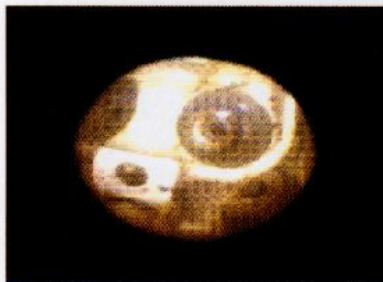

**We know what your concerns are &  
we deliver what you need.**

**FEATURE**

**5.5mm external diameters**

5.5mm external diameters can easily get through the spark plug hole of any gasoline or diesel engine. Extra-wide view angle camera can take 640X480 resolution pictures.

**4 superstrength lighting power white lights LED**

With 4 high-brightness LED light sources(0~275Lux/4cm), every detail of your target will be illuminated.

**Oil and scratch resistant**

Oil- and scratch-resistant tempered glass not only protects the camera, but also maintains the high image resolution.

**Real screen**

**Minimal image loss**

**Industry fiber optics borescope image and MONITOR TYPE BORESCOPE image comparison**